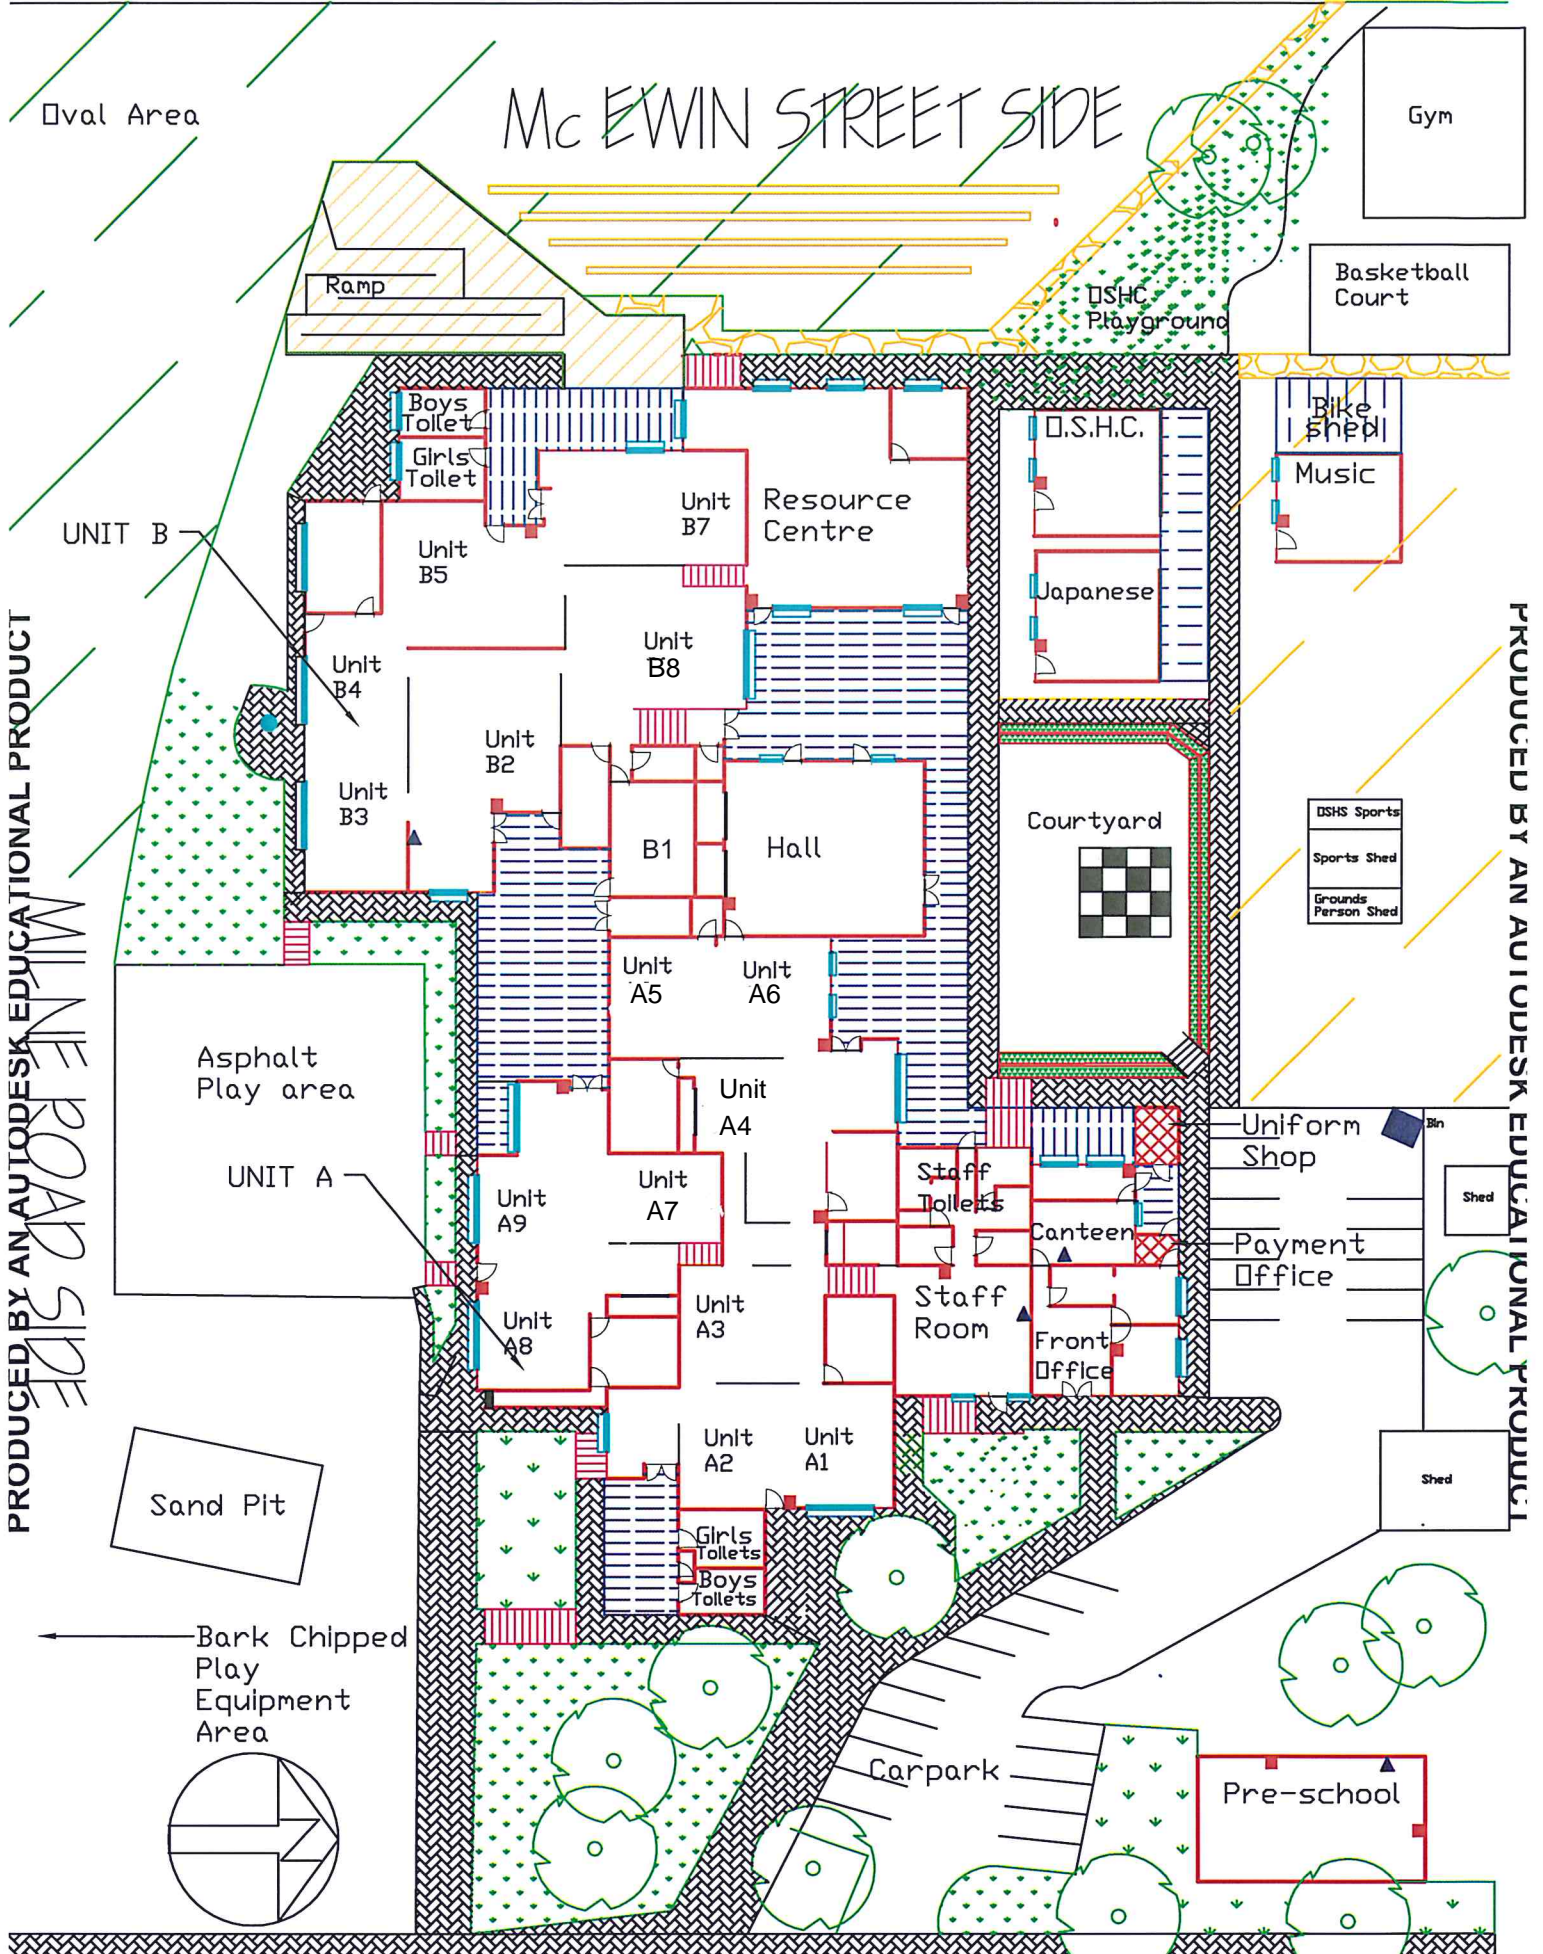

Mc EWIN STREET SIDE

Oval Area

Gym

Basketball Court

D.S.H.C. Playground

Bike Shed
Music

UNIT B

Boys Toilet
Girls Toilet

Unit B7 Resource Centre

D.S.H.C.

Japanese

Unit B5

Unit B8

Courtyard

D.S.H.S Sports
Sports Shed
Grounds Person Shed

Unit B2

Staff Toilets

Payment Office

Unit A8

Unit A3

Staff Room

Front Office

Sand Pit

Unit A2 Unit A1

Girls Toilets
Boys Toilets

Shed

Bark Chipped Play Equipment Area

Carpark

Pre-school

Shed

Verandah Areas

Stairs